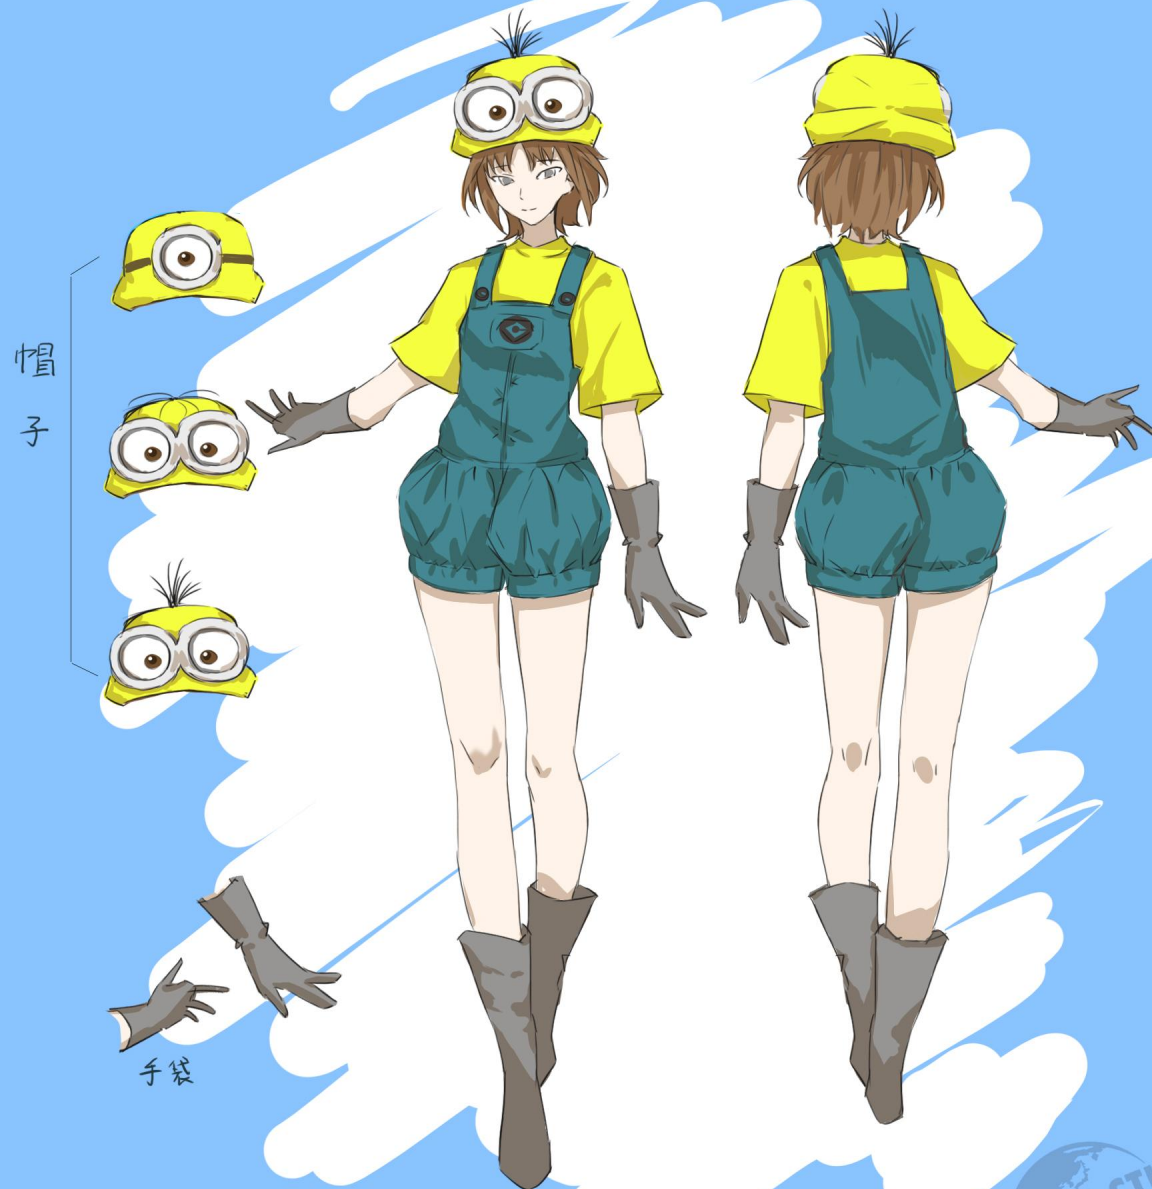

デザインの解説・アピールポイント ※架空の場合はアトラクションの簡単な説明をお願いします。

従業員がお客様との交流で自由に動きやすく、半ズボンのデザインが夏の通気性に感じられ、頭の上の帽子はお客様が遠く離れた位置で気づくことができます、ふわふわしたズボンは従業員が物を入れやすいです。

functionality  
機能性

originality  
独創性

seasonality  
季節性

presence  
存在感

character  
キャラクター性

制作者 唐嘉芃

帽子

手袋

UNIVERSAL STUDIOS  
JAPAN

A digital illustration of a two-story house at night. The house has a dark grey or black roof and light grey horizontal siding. There are three windows on the second floor, all of which are illuminated from within, casting a warm yellow glow. The leftmost window has dark shutters. The middle window has a small potted plant on the sill. The rightmost window is a double window with a small light fixture on the wall to its right. A balcony with a decorative railing is visible on the right side of the second floor. The background consists of dark green trees and a dark blue night sky with several bright, multi-pointed stars. The overall style is clean and illustrative.