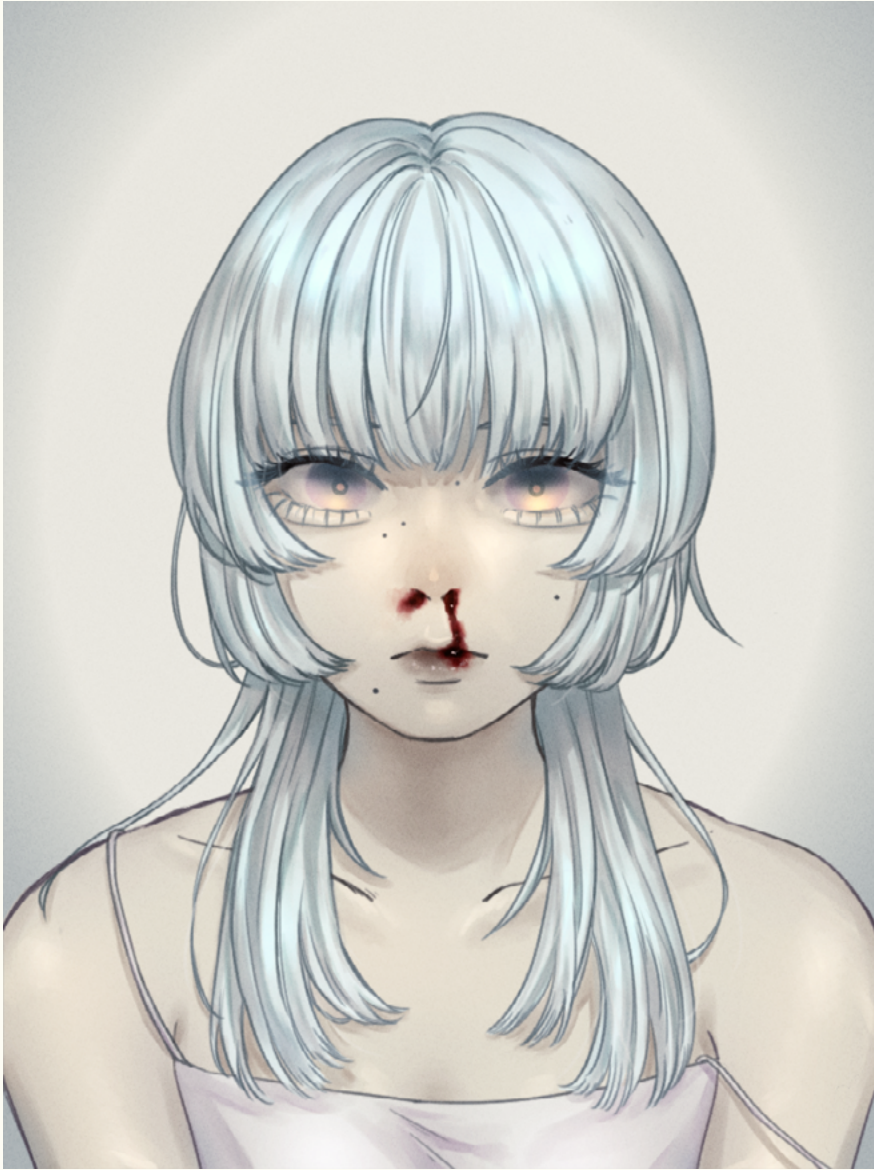

イラスト

▲赤を咲かせ
2023
制作時間:4時間
ツール:clip studio paint EX