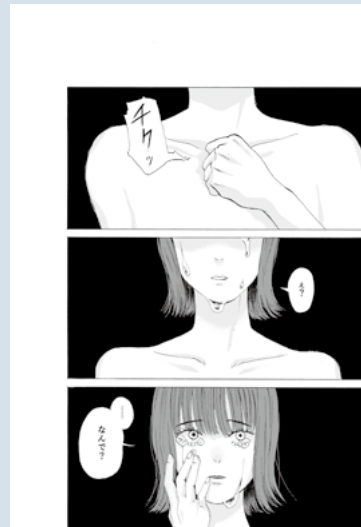

An illustration of a woman with short, dark hair and bangs, looking directly at the viewer with a neutral expression. She is wearing a dark, sleeveless top and light-colored, pleated pants. Her right arm is extended towards the right. In the background, a large, dark shadow of a dog's head is cast against a light blue background. The overall style is soft and painterly.

2024年制作
制作期間:三週間
使用ツール:CLIP STUDIO
PAINT EX

1

2

3

4

がんば 頑張ったあなたへ

2023年制作
制作期間:二日
下描き、線画:アナログ
仕上げ:CLIP STUDIO
PAINT EX

1