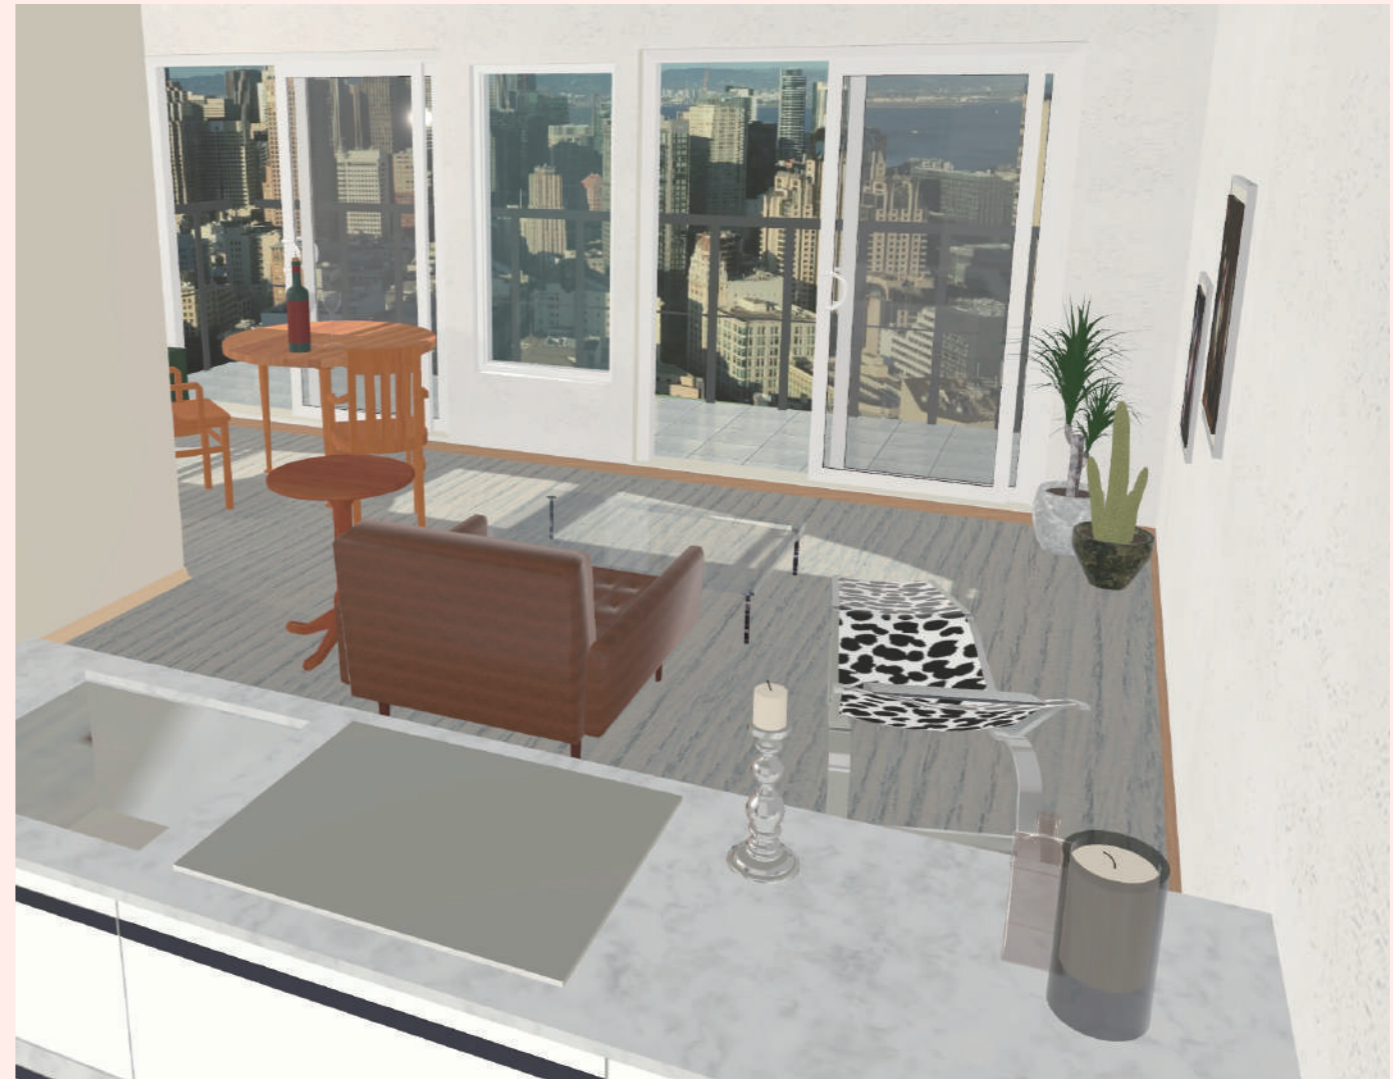

# CELLING LIGHT PLAN

0 1M  
S=1:50

PERSPECTIVE

3