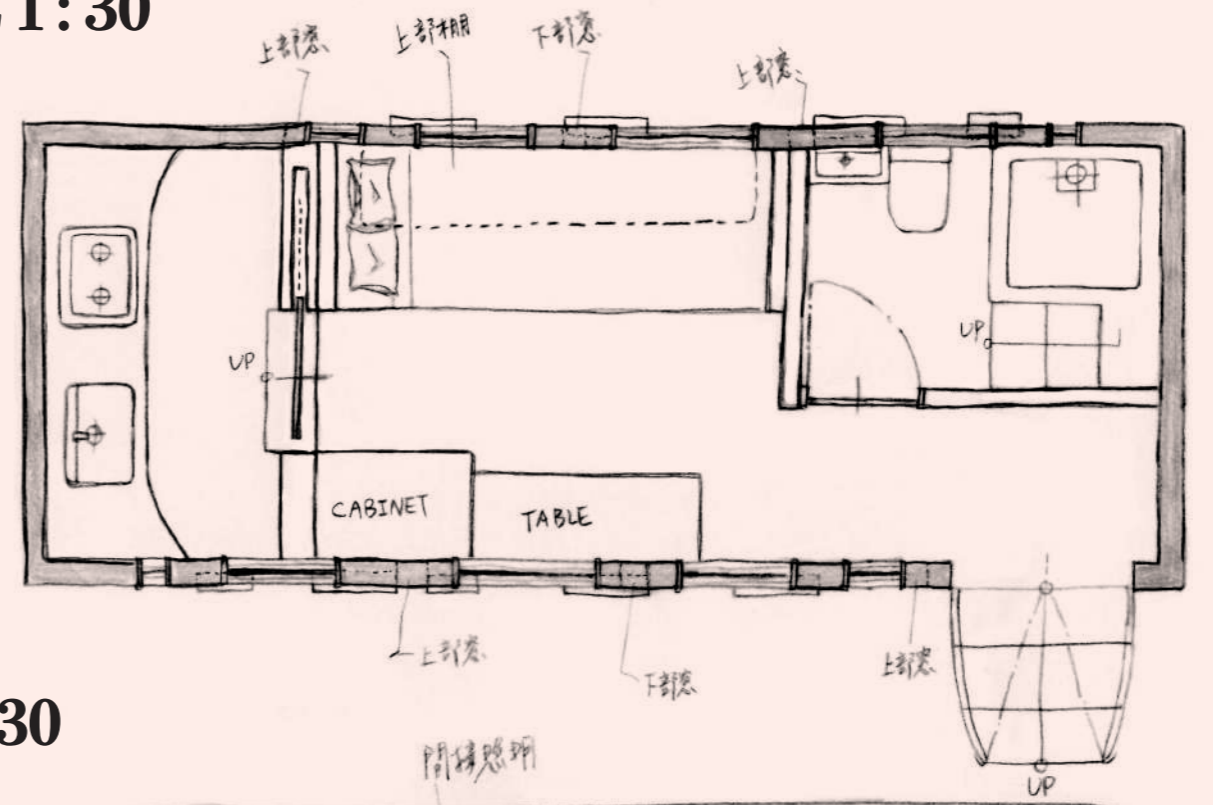

• **MODEL 1:30**

• **Plan 1:30**