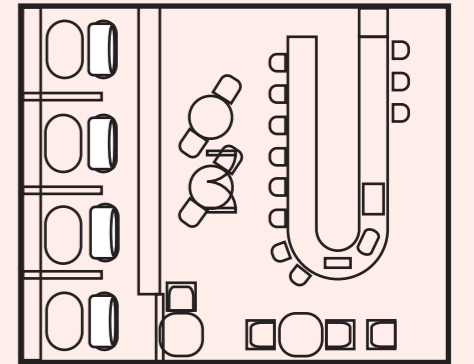

ABO

水道橋駅から徒歩5分。登り坂にあるヘルシーランチカフェ。ギリシャのサントリーニ島をイメージした雰囲気。都内にいるのに、まるで海辺で食事しているような体験。