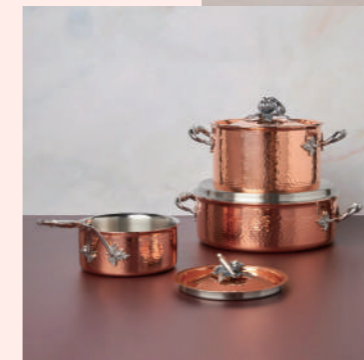

Height: 377mm
Width: 357mm
Depth: 530mm

KuHoN
LC4 CHAISE LOUNGE (Ponyskin Black)
w1690 d570 h640 sh350 mm