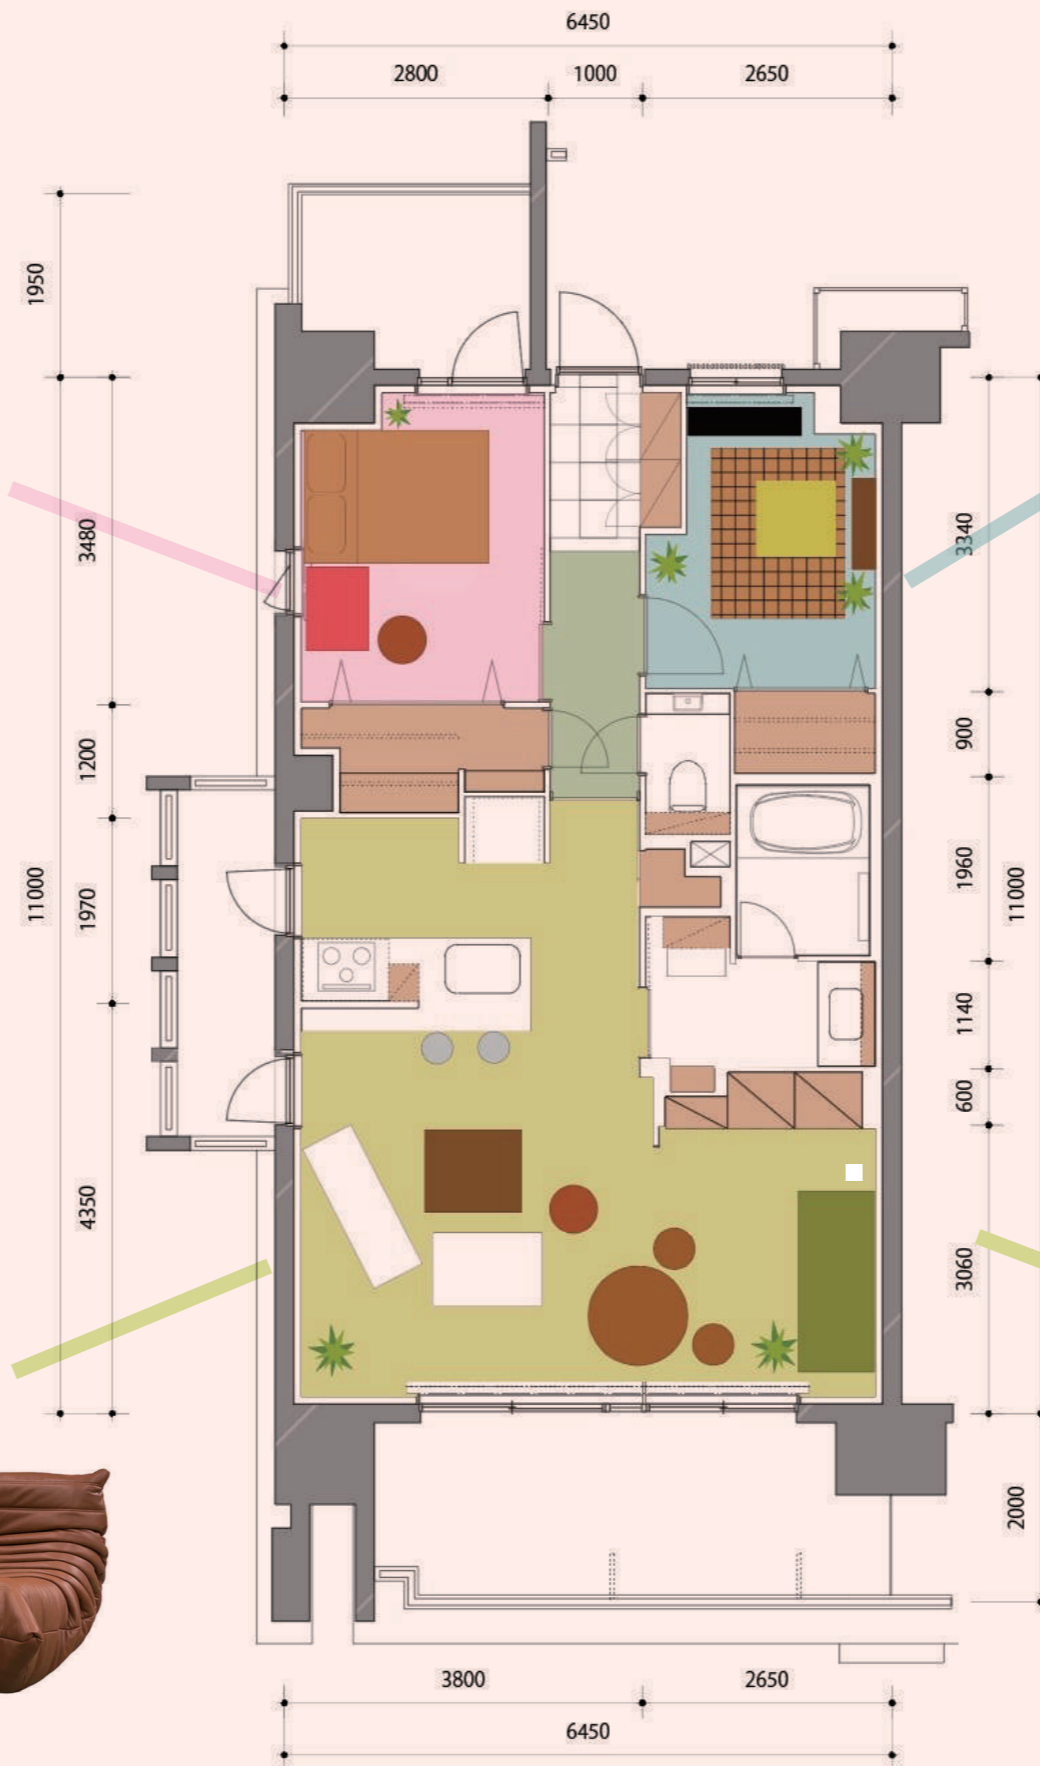

FLOOR PLAN

0 1M
s=1:50