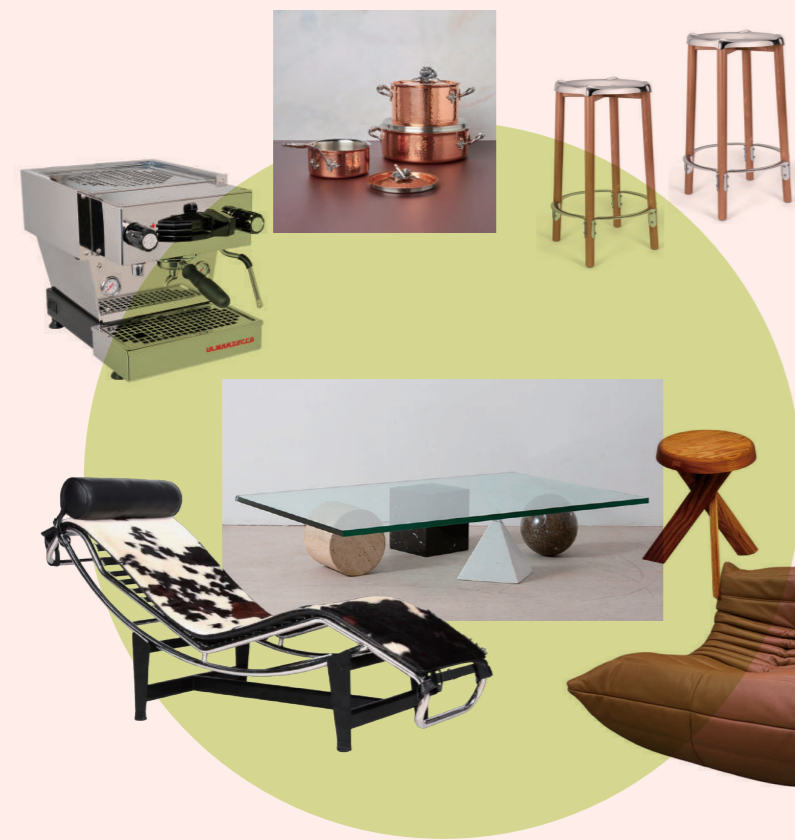

FLOOR PLAN

0 1M
s=1:50