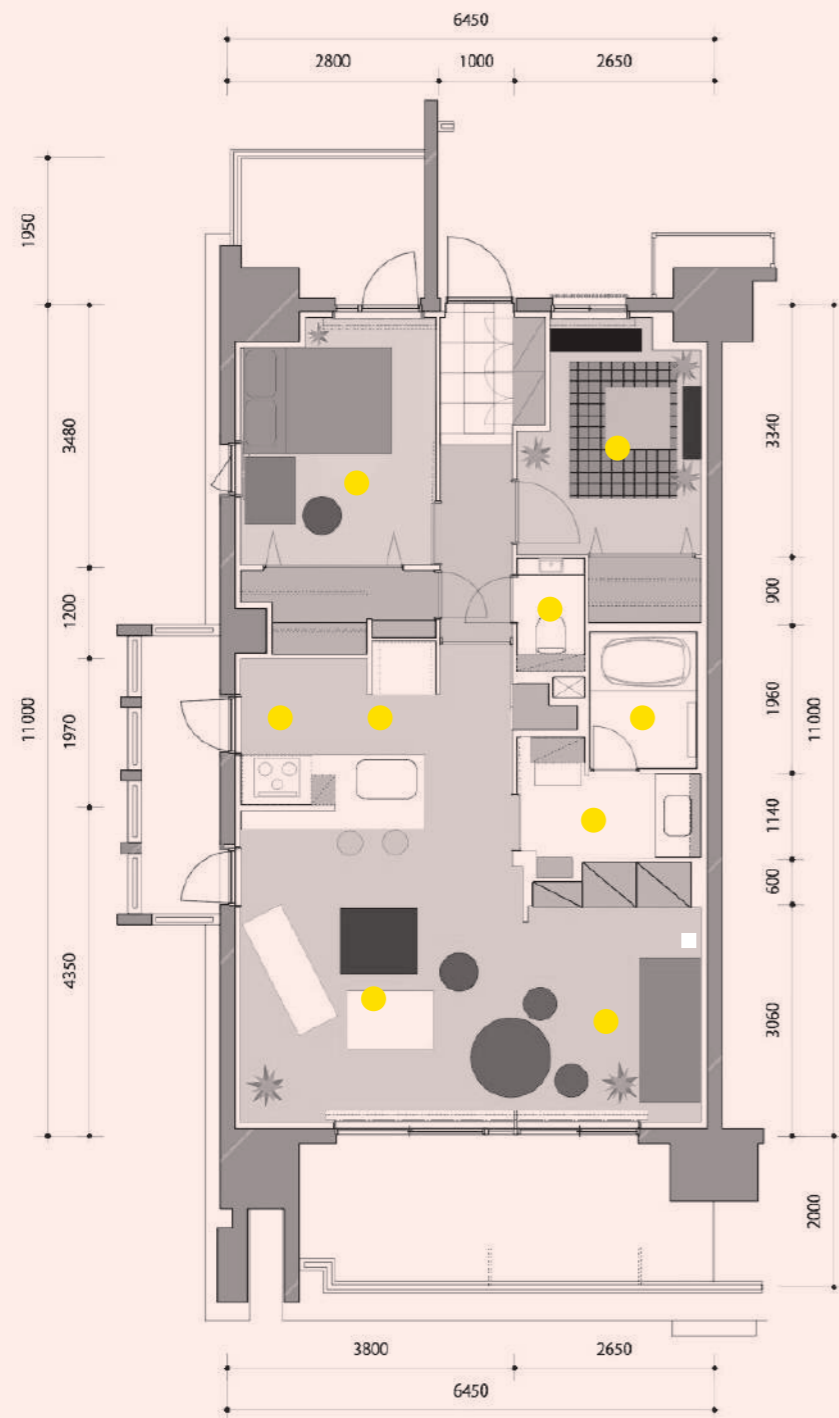

CELLING LIGHT PLAN

0 1M
S=1:50