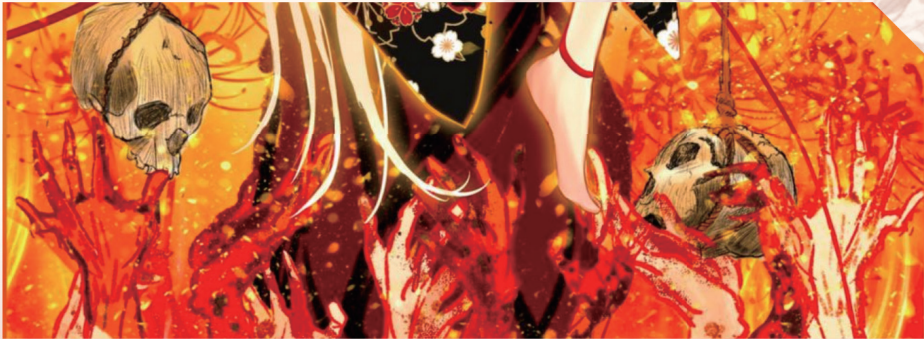

キャラクターデザイン

Character Design: Mainly for school assignment display.

KATOYA*

Silent girl, likes to eat Pocky, wears a fur coat.

COLORS

#273037

#656E74

#B4ABA4

#DED4C8

Katoya

CHARACTER DESIGN

NOWA*
~

CHARACTER DESIGN

DRAGON GIRL

オリジナルキャラクターの三面図

LYCORIS*

The flowers of the other shore bloom for a thousand years and fall for a thousand years, and the flowers and leaves will never meet. Love is not causal, edge destined to death.

ROUGH

PORTFOLIO DESIGN

ZHANGYUE