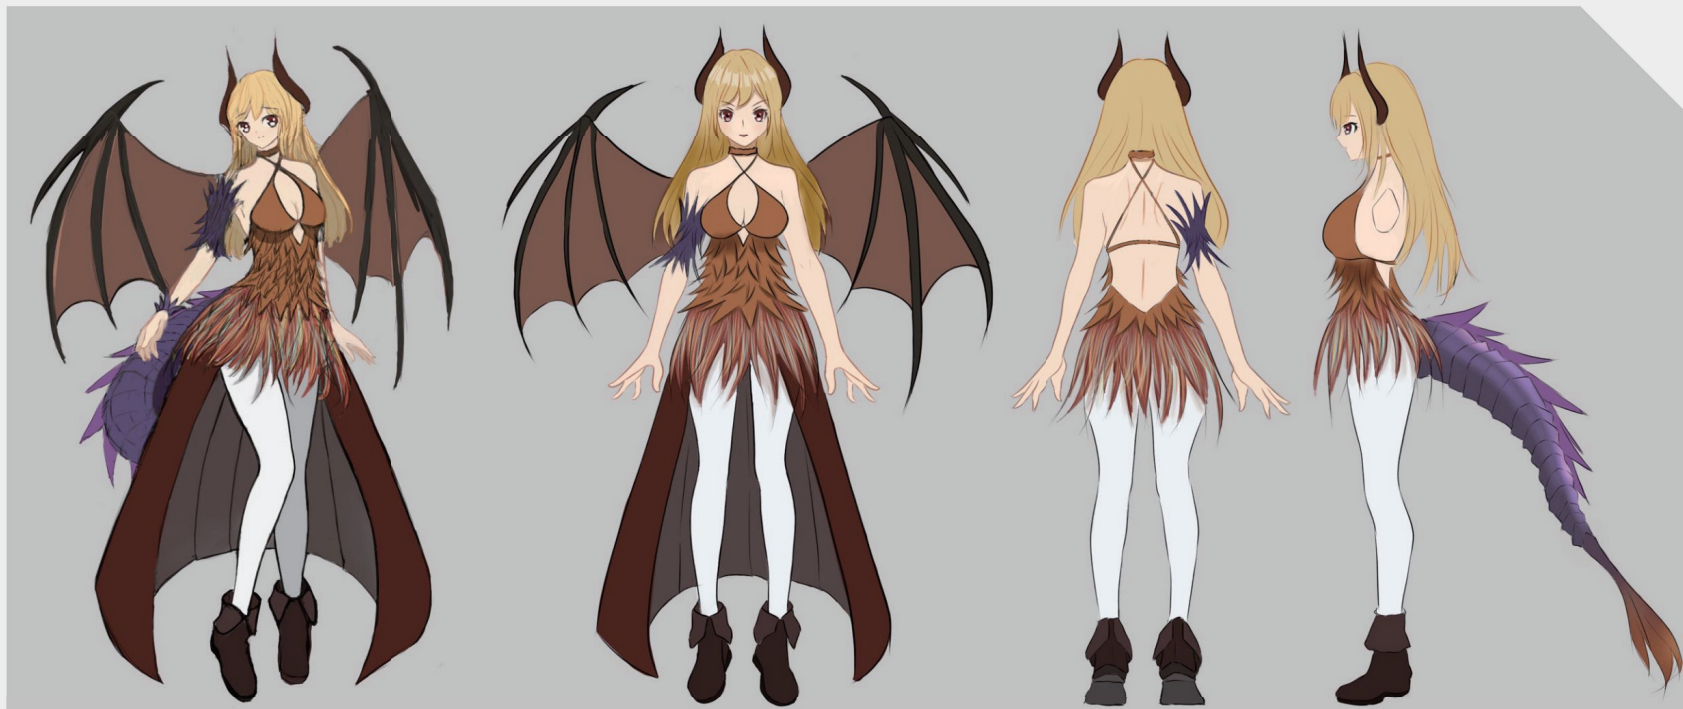

キャラクターデザイン

Character Design: Mainly for school assignment display.

KATOYA*

Silent girl, likes to eat Pocky, wears a fur coat.

COLORS

#273037

#656E74

#B4ABA4

#DED4C8

Katoya

CHARACTER DESIGN

NOWA*
~

CHARACTER DESIGN

DRAGON GIRL

オリジナルキャラクターの三面図

LYCORIS*

The flowers of the other shore bloom for a thousand years and fall for a thousand years, and the flowers and leaves will never meet. Love is not causal, edge destined to death.

ROUGH

PORTFOLIO DESIGN

ZHANGYUE